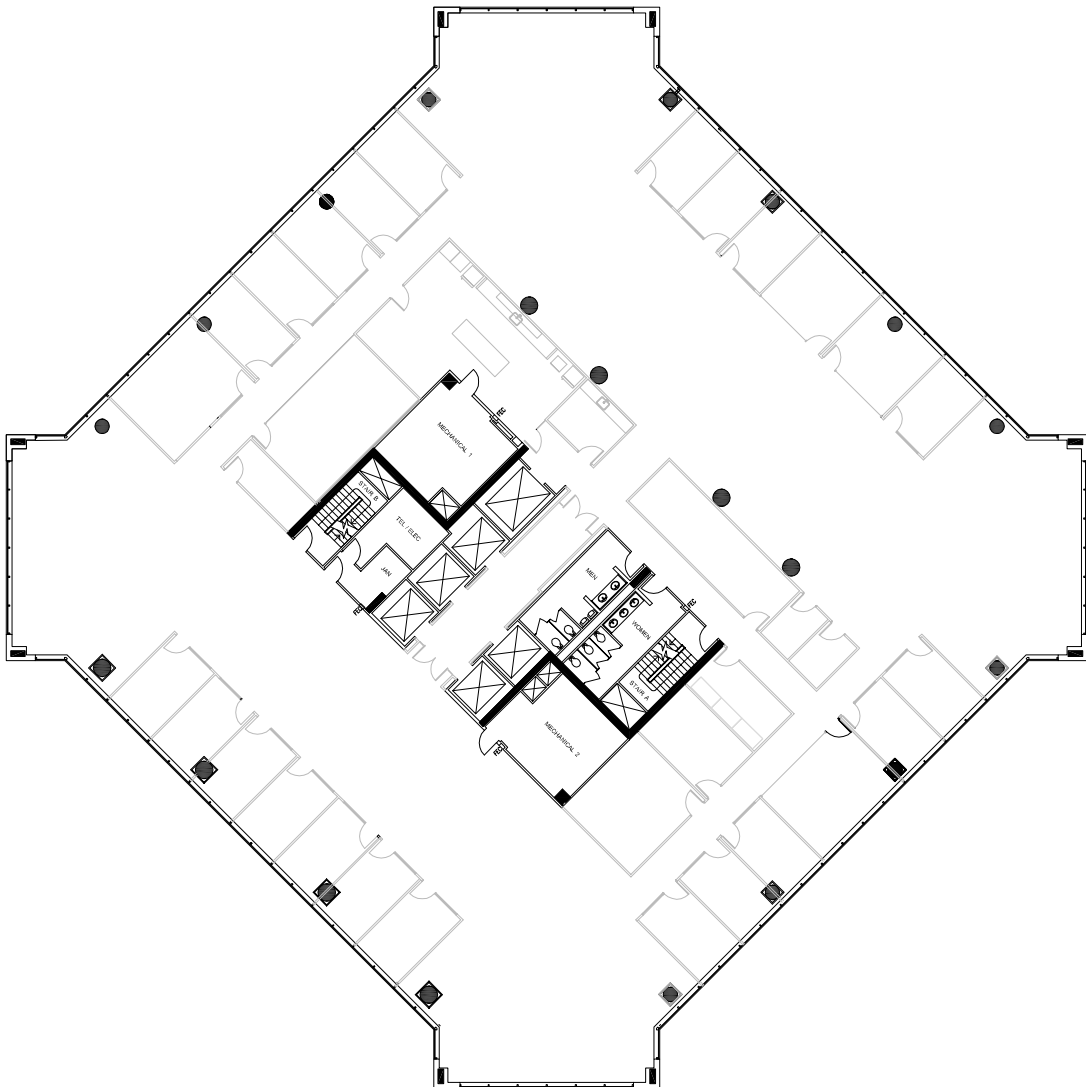

# SUITE 900

21,130 NRA

# One Eldridge

**Granite**

SCALE: Not to Scale