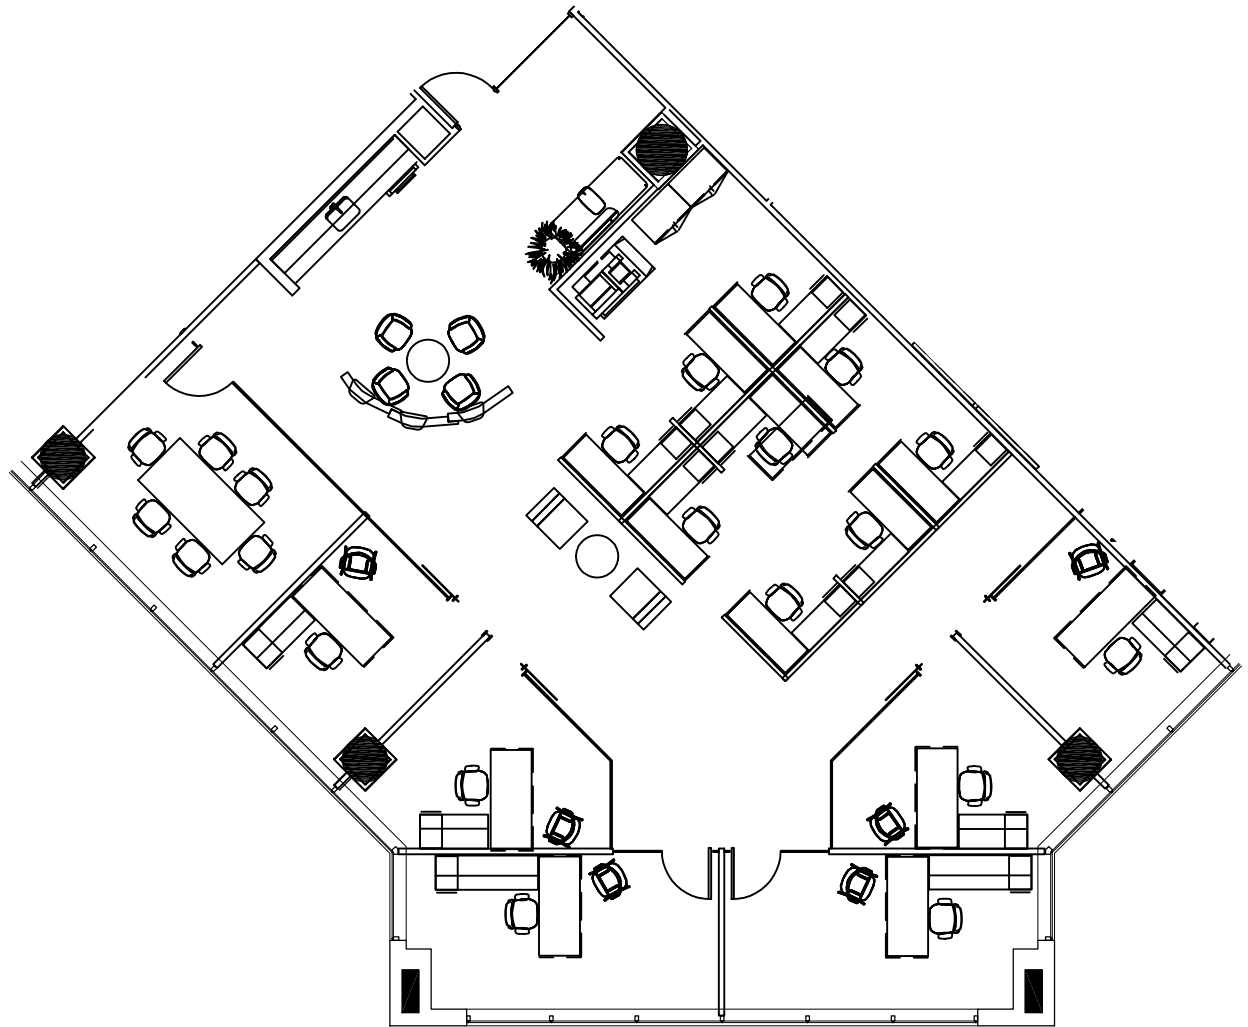

# SUITE 800C

3,456 NRA

## Two Eldridge

**Granite**

SCALE: Not to Scale