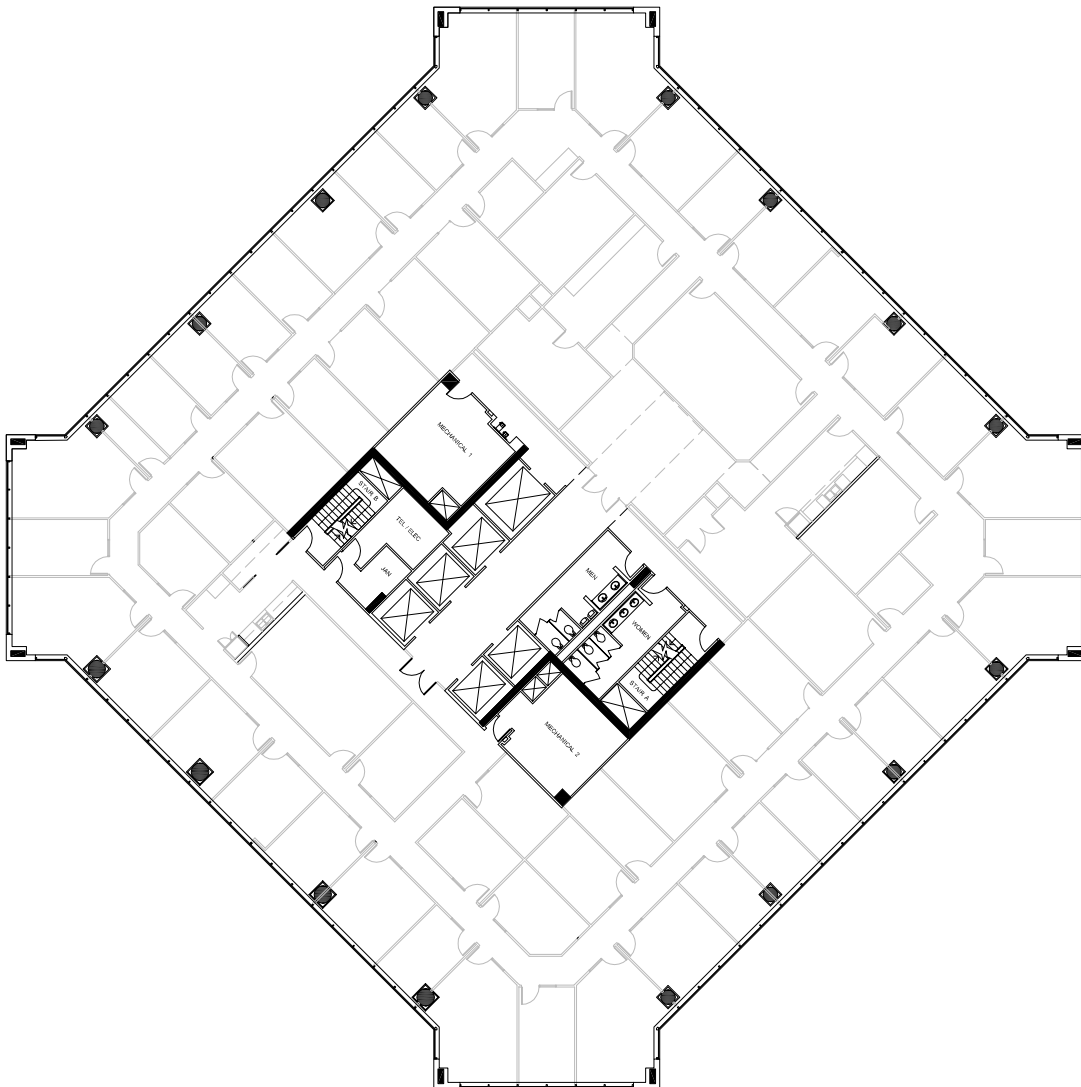

# SUITE 1000

21,130 NRA

# One Eldridge

**Granite**

SCALE: Not to Scale