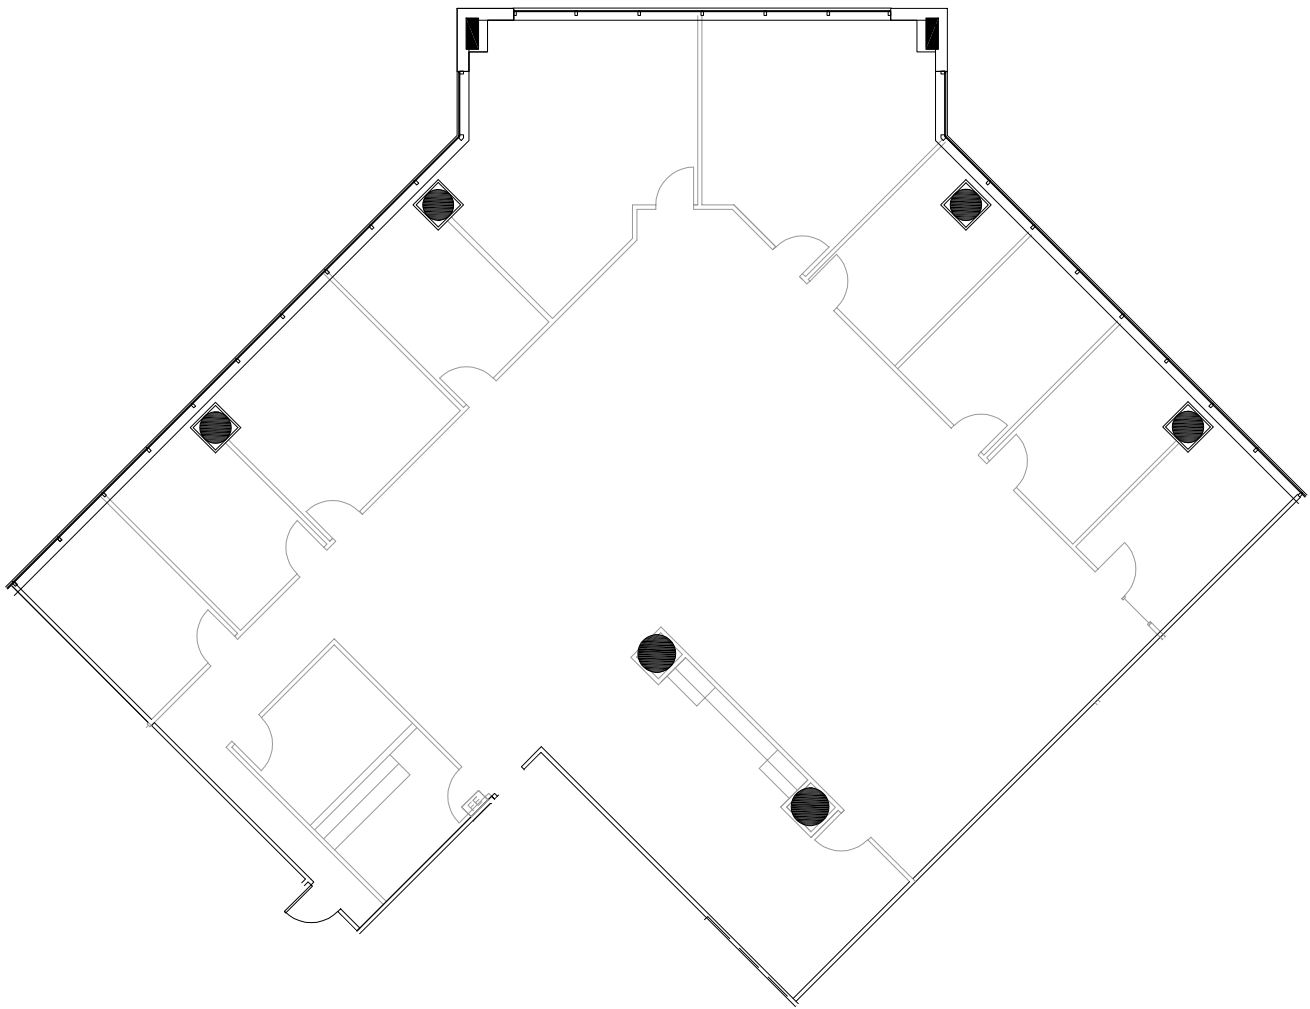

# SUITE 625

5,748 NRA

# One Eldridge

**Granite**

SCALE: Not to Scale