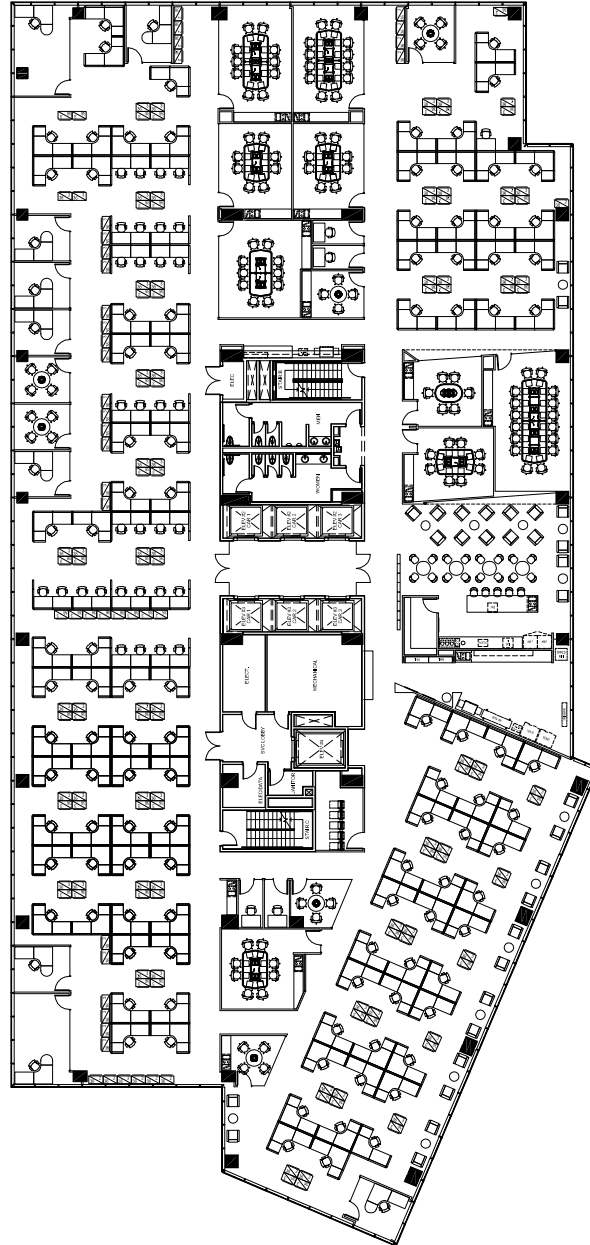

# SUITE 700

27,898 NRA

# Three Eldridge Place

**Granite**

SCALE: Not to Scale