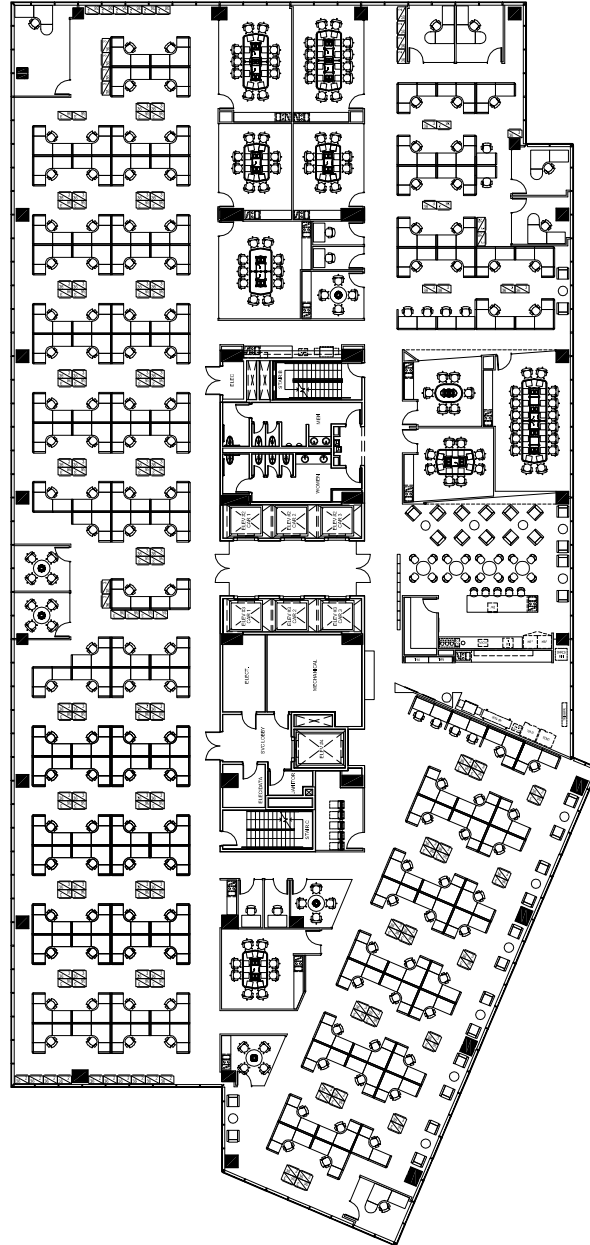

SUITE 600

27,898 NRA

Three Eldridge Place

Granite

SCALE: Not to Scale