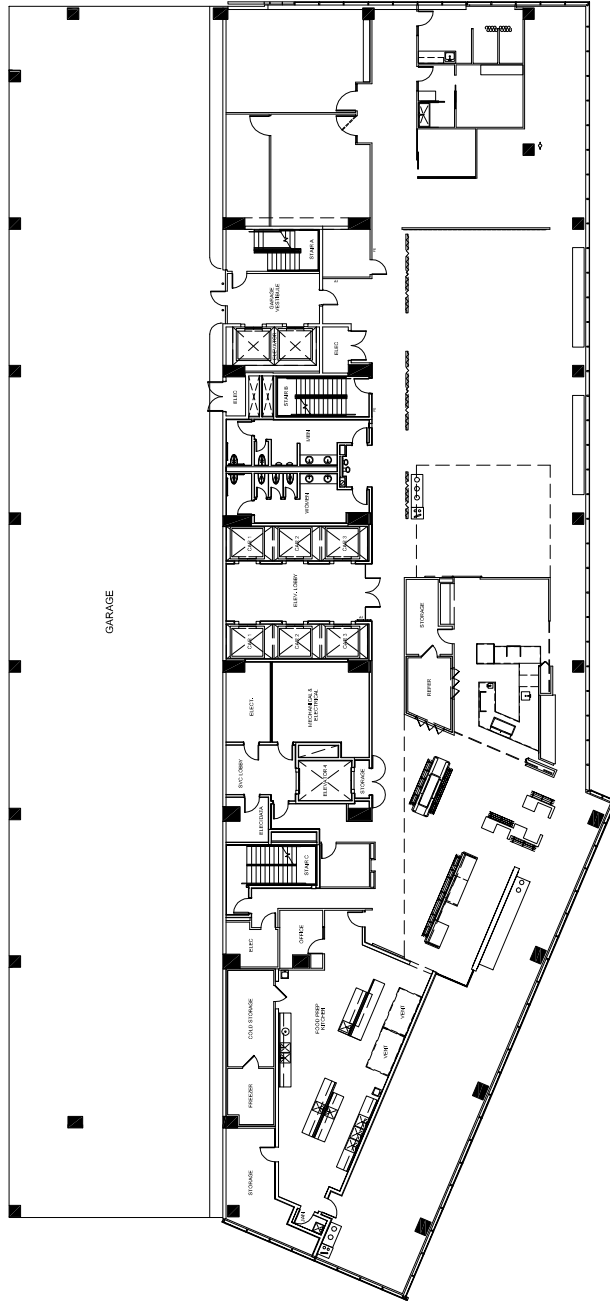

# SUITE 200

16,694 NRA

# Three Eldridge Place

**Granite**

SCALE: Not to Scale