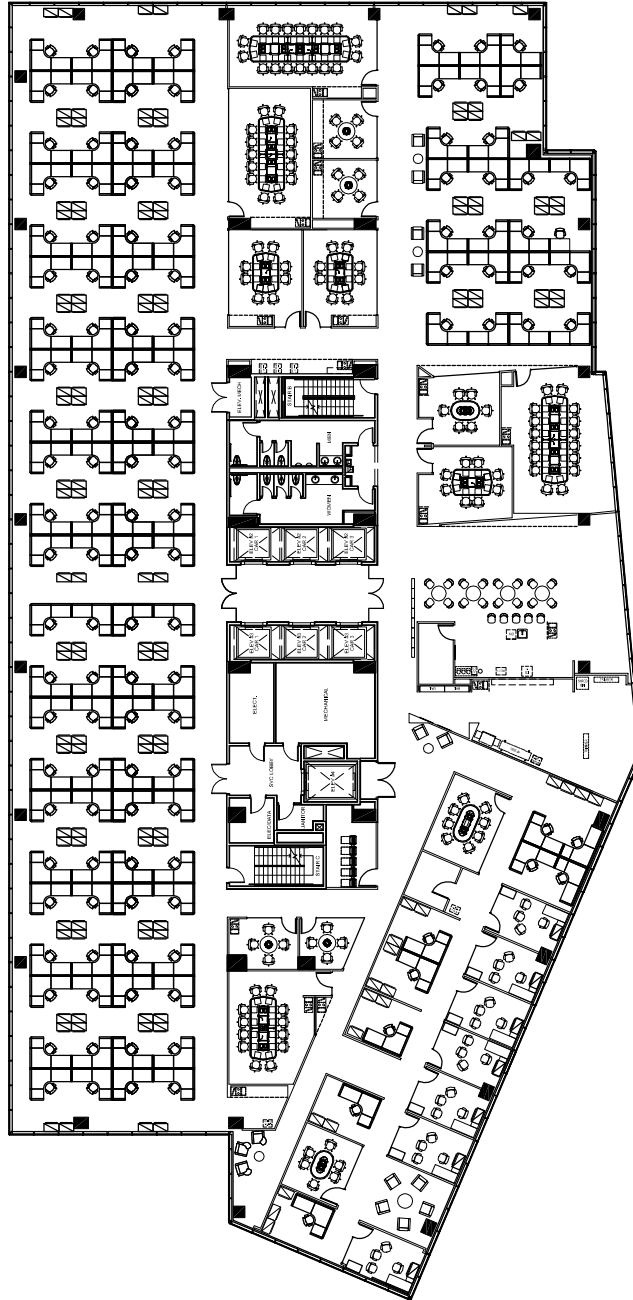

SUITE 1300

28,429 NRA

Three Eldridge Place

Granite

SCALE: Not to Scale