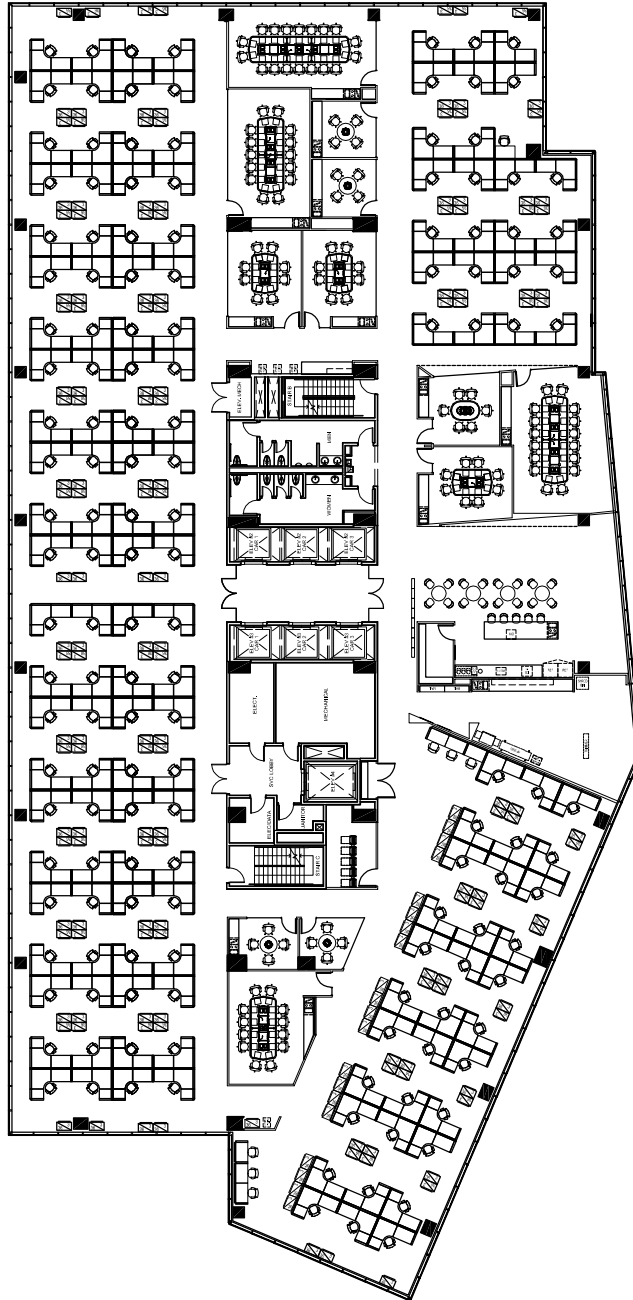

SUITE 1200

28,429 NRA

Three Eldridge Place

Granite

SCALE: Not to Scale