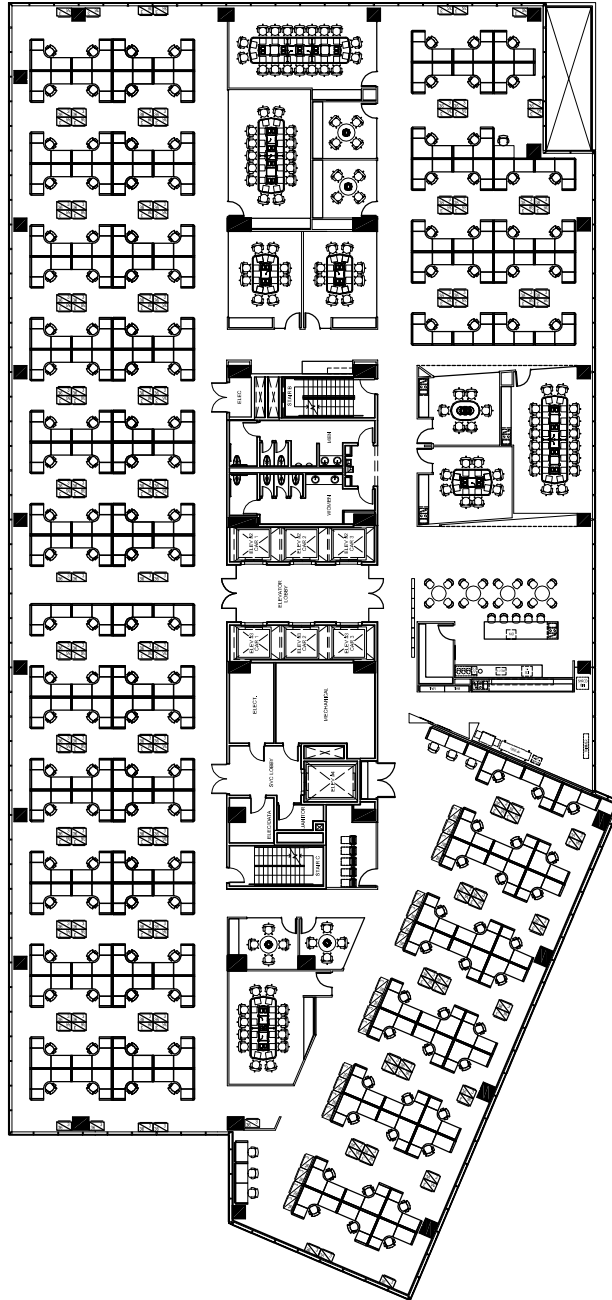

# SUITE 1100

27,898 NRA

# Three Eldridge Place

**Granite**

SCALE: Not to Scale