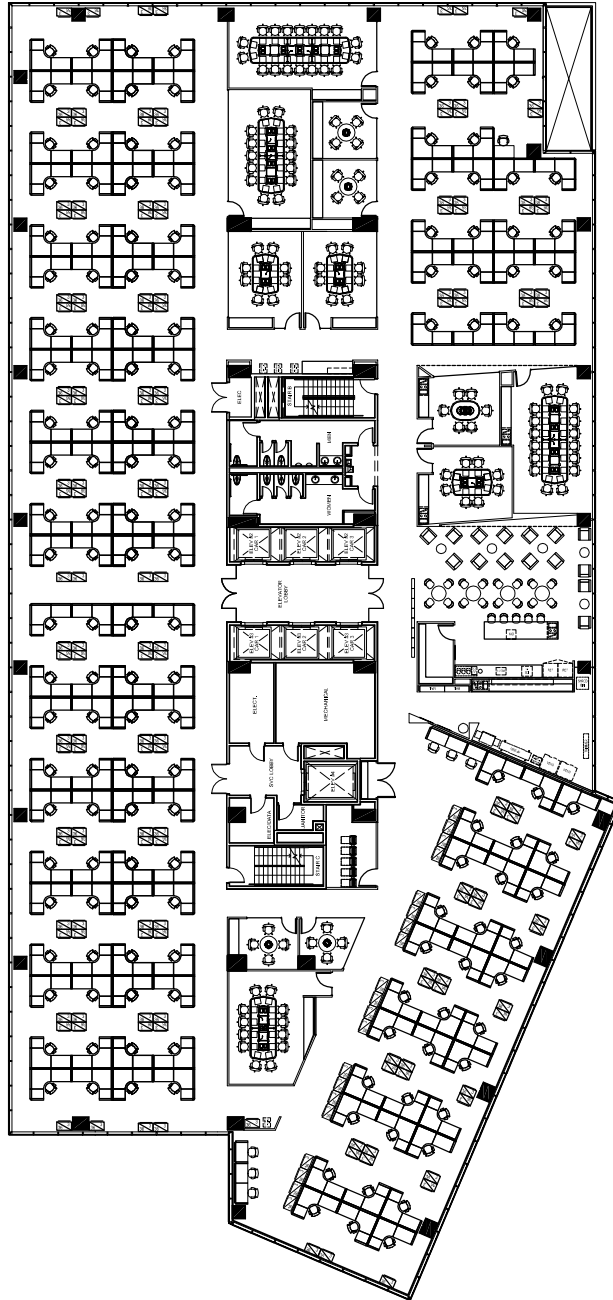

SUITE 1000

27,898 NRA

Three Eldridge Place

Granite

SCALE: Not to Scale