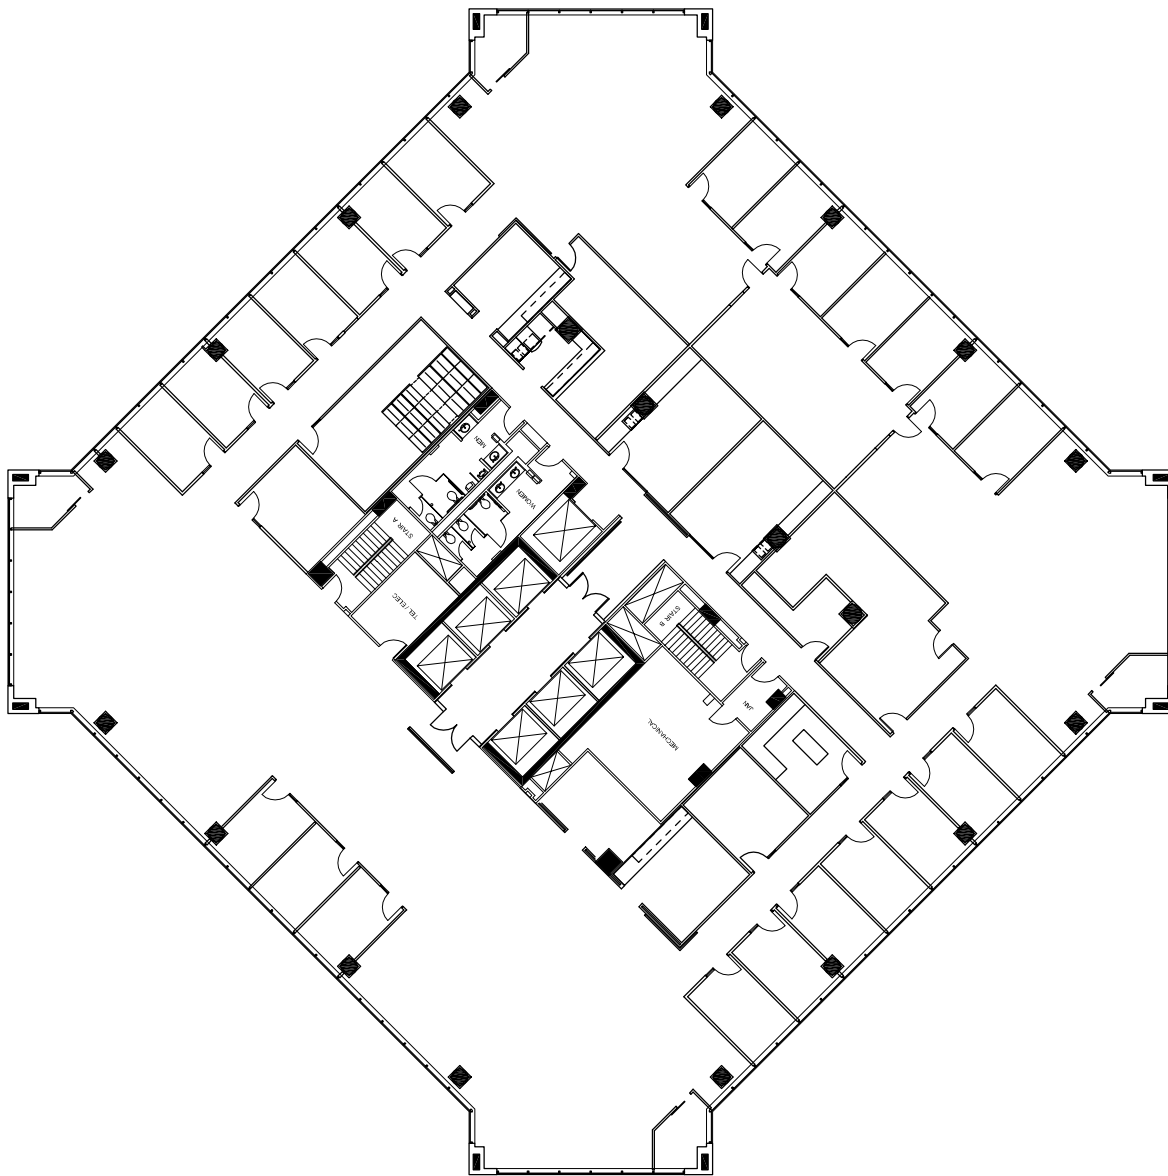

SUITE 1300

20,993 NRA

Two Eldridge Place

Granite

SCALE: Not to Scale