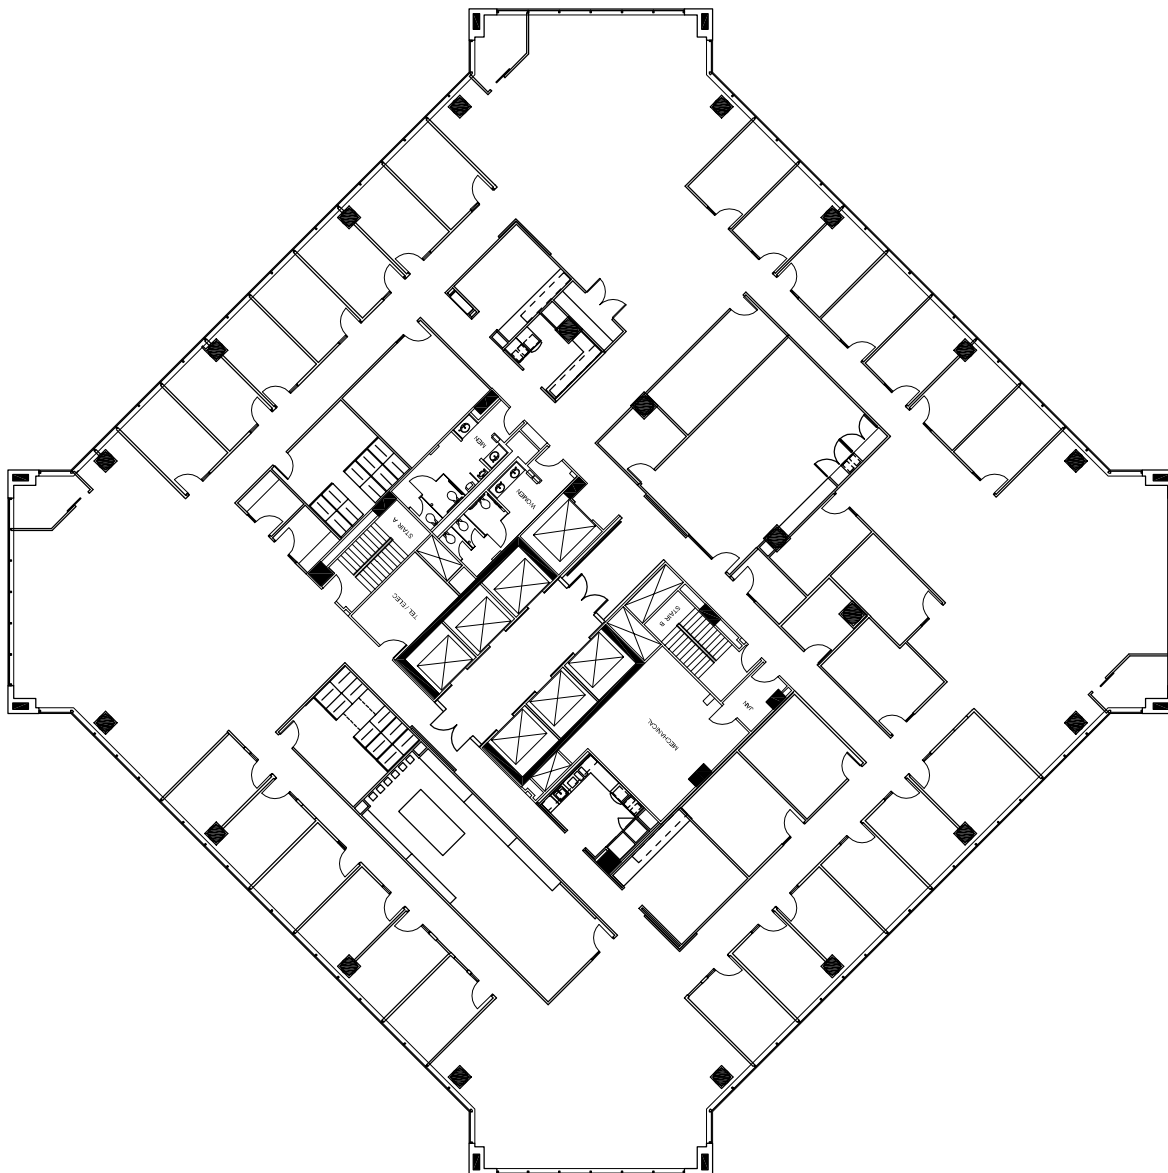

SUITE 1200

20,993 NRA

Two Eldridge Place

Granite

SCALE: Not to Scale