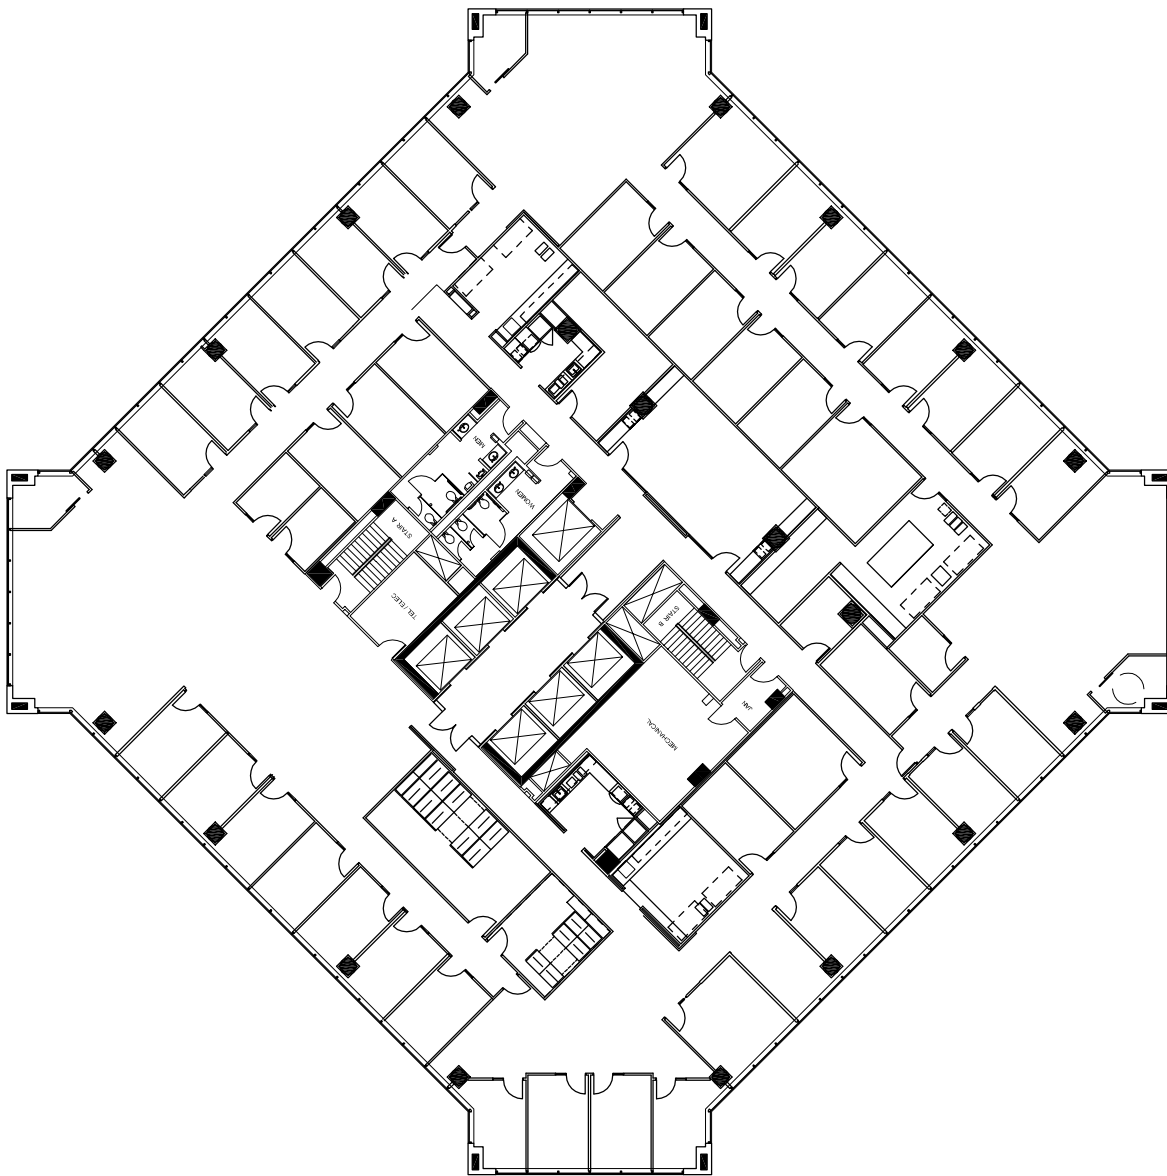

# SUITE 1100

20,993 NRA

# Two Eldridge Place

**Granite**

SCALE: Not to Scale